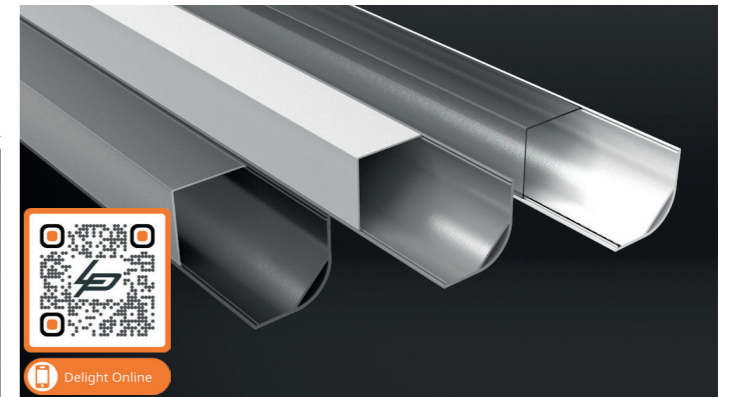

Corner square 16mm

Product name	Alupro LED profile corner 16mm
Color	Aluminium, white and black
Length	2m
Width	16mm
Height	16mm
Max. LED strip power	14,4 W/m

PROFILES AND ENDCAPS

Aluminium	White	Black	
2.01.0625	2.01.1310	2.01.1311	Alupro LED profile corner 16mm 2m
2.01.0630	2.01.1320	2.01.1321	Alupro LED profile corner 16mm endcap closed square
2.01.0629	2.01.1318	2.01.1319	Alupro LED profile corner 16mm endcap open square

Corner square 30mm

Product name	Alupro LED profile corner 30mm
Color	Aluminium, white and black
Length	2m
Width	30mm
Height	30mm
Max. LED strip power	28,8 W/m

PROFILES AND ENDCAPS

Aluminium	White	Black	
2.01.0637	2.01.1312	2.01.1313	Alupro LED profile corner 30mm 2m
2.01.0642	2.01.1328	2.01.1329	Alupro LED profile corner 30mm endcap closed square
2.01.0641	2.01.1326	2.01.1327	Alupro LED profile corner 30mm endcap open square