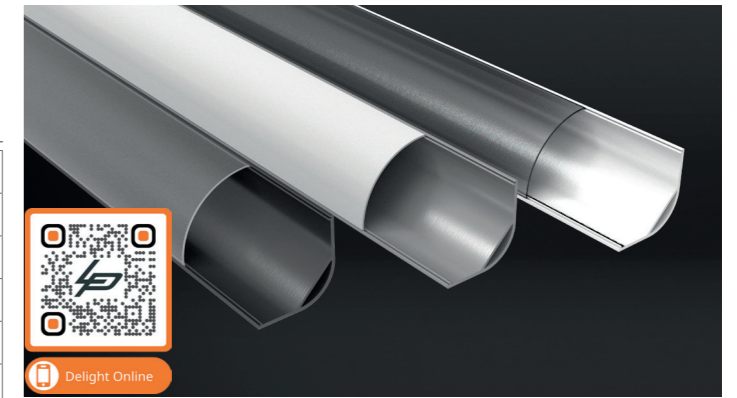

Corner round 16mm

Product name	Alupro LED profile corner 16mm
Color	Aluminium, white and black
Length	2m
Width	16 mm
Height	16mm
Max. LED strip power	14,4 W/m

PROFILES AND ENDCAPS

Aluminium	White	Black	
2.01.0625	2.01.1310	2.01.1311	Alupro LED profile corner 16mm 2m
2.01.0628	2.01.1316	2.01.1317	Alupro LED profile corner 16mm endcap closed round
2.01.0627	2.01.1314	2.01.1315	Alupro LED profile corner 16mm endcap open round

Corner round 30mm

Product name	Alupro LED profile corner 30mm
Color	Aluminium, white and black
Length	2m
Width	30mm
Height	30mm
Max. LED strip power	28,8 W/m

PROFILES AND ENDCAPS

Aluminium	White	Black	
2.01.0637	2.01.1312	2.01.1313	Alupro LED profile corner 30mm 2m
2.01.0640	2.01.1324	2.01.1325	Alupro LED profile corner 30mm endcap closed round
2.01.0639	2.01.1322	2.01.1323	Alupro LED profile corner 30mm endcap open round

Corner square 16mm

Product name	Alupro LED profile corner 16mm
Color	Aluminium, white and black
Length	2m
Width	16mm
Height	16mm
Max. LED strip power	14,4 W/m

PROFILES AND ENDCAPS

Aluminium	White	Black	
2.01.0625	2.01.1310	2.01.1311	Alupro LED profile corner 16mm 2m
2.01.0630	2.01.1320	2.01.1321	Alupro LED profile corner 16mm endcap closed square
2.01.0629	2.01.1318	2.01.1319	Alupro LED profile corner 16mm endcap open square

Corner square 30mm

Product name	Alupro LED profile corner 30mm
Color	Aluminium, white and black
Length	2m
Width	30mm
Height	30mm
Max. LED strip power	28,8 W/m

PROFILES AND ENDCAPS

Aluminium	White	Black	
2.01.0637	2.01.1312	2.01.1313	Alupro LED profile corner 30mm 2m
2.01.0642	2.01.1328	2.01.1329	Alupro LED profile corner 30mm endcap closed square
2.01.0641	2.01.1326	2.01.1327	Alupro LED profile corner 30mm endcap open square