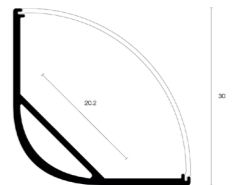

Corner round 16mm

Product name	Alupro LED profile corner 16mm
Color	Aluminium, white and black
Length	2m
Width	16 mm
Height	16mm
Max. LED strip power	14,4 W/m

PROFILES AND ENDCAPS

Aluminium	White	Black	
2.01.0625	2.01.1310	2.01.1311	Alupro LED profile corner 16mm 2m
2.01.0628	2.01.1316	2.01.1317	Alupro LED profile corner 16mm endcap closed round
2.01.0627	2.01.1314	2.01.1315	Alupro LED profile corner 16mm endcap open round

Corner round 30mm

Product name	Alupro LED profile corner 30mm
Color	Aluminium, white and black
Length	2m
Width	30mm
Height	30mm
Max. LED strip power	28,8 W/m

PROFILES AND ENDCAPS

Aluminium	White	Black	
2.01.0637	2.01.1312	2.01.1313	Alupro LED profile corner 30mm 2m
2.01.0640	2.01.1324	2.01.1325	Alupro LED profile corner 30mm endcap closed round
2.01.0639	2.01.1322	2.01.1323	Alupro LED profile corner 30mm endcap open round

Corner square 16mm

Product name	Alupro LED profile corner 16mm
Color	Aluminium, white and black
Length	2m
Width	16mm
Height	16mm
Max. LED strip power	14,4 W/m

PROFILES AND ENDCAPS

Aluminium	White	Black	
2.01.0625	2.01.1310	2.01.1311	Alupro LED profile corner 16mm 2m
2.01.0630	2.01.1320	2.01.1321	Alupro LED profile corner 16mm endcap closed square
2.01.0629	2.01.1318	2.01.1319	Alupro LED profile corner 16mm endcap open square

Corner square 30mm

Product name	Alupro LED profile corner 30mm
Color	Aluminium, white and black
Length	2m
Width	30mm
Height	30mm
Max. LED strip power	28,8 W/m

PROFILES AND ENDCAPS

Aluminium	White	Black	
2.01.0637	2.01.1312	2.01.1313	Alupro LED profile corner 30mm 2m
2.01.0642	2.01.1328	2.01.1329	Alupro LED profile corner 30mm endcap closed square
2.01.0641	2.01.1326	2.01.1327	Alupro LED profile corner 30mm endcap open square