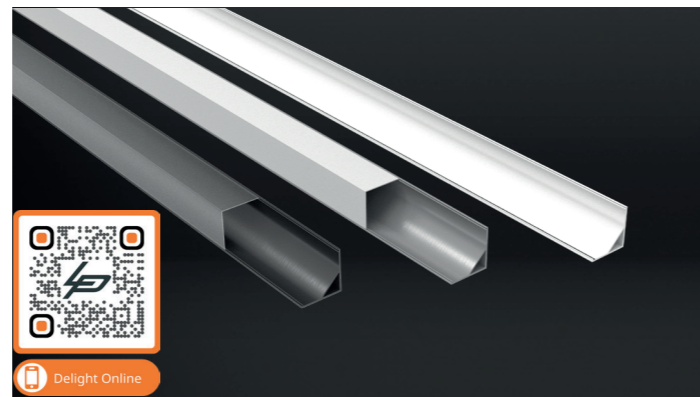

Corner round 16mm

Product name	Alupro LED profile corner 16mm
Color	Aluminium, white and black
Length	2m
Width	16 mm
Height	16mm
Max. LED strip power	14,4 W/m

PROFILES AND ENDCAPS

Aluminium	White	Black	
2.01.0625	2.01.1310	2.01.1311	Alupro LED profile corner 16mm 2m
2.01.0628	2.01.1316	2.01.1317	Alupro LED profile corner 16mm endcap closed round
2.01.0627	2.01.1314	2.01.1315	Alupro LED profile corner 16mm endcap open round

Corner round 30mm

Product name	Alupro LED profile corner 30mm
Color	Aluminium, white and black
Length	2m
Width	30mm
Height	30mm
Max. LED strip power	28,8 W/m

PROFILES AND ENDCAPS

Aluminium	White	Black	
2.01.0637	2.01.1312	2.01.1313	Alupro LED profile corner 30mm 2m
2.01.0640	2.01.1324	2.01.1325	Alupro LED profile corner 30mm endcap closed round
2.01.0639	2.01.1322	2.01.1323	Alupro LED profile corner 30mm endcap open round

Corner square 16mm

Product name	Alupro LED profile corner 16mm
Color	Aluminium, white and black
Length	2m
Width	16mm
Height	16mm
Max. LED strip power	14,4 W/m

PROFILES AND ENDCAPS

Aluminium	White	Black	
2.01.0625	2.01.1310	2.01.1311	Alupro LED profile corner 16mm 2m
2.01.0630	2.01.1320	2.01.1321	Alupro LED profile corner 16mm endcap closed square
2.01.0629	2.01.1318	2.01.1319	Alupro LED profile corner 16mm endcap open square