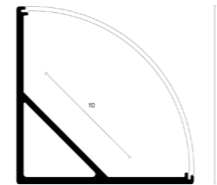

Corner round 16mm

Product name	Alupro LED profile corner 16mm
Color	Aluminium, white and black
Length	2m
Width	16 mm
Height	16mm
Max. LED strip power	14,4 W/m

PROFILES AND ENDCAPS

Aluminium	White	Black	
2.01.0625	2.01.1310	2.01.1311	Alupro LED profile corner 16mm 2m
2.01.0628	2.01.1316	2.01.1317	Alupro LED profile corner 16mm endcap closed round
2.01.0627	2.01.1314	2.01.1315	Alupro LED profile corner 16mm endcap open round

Corner round 30mm

Product name	Alupro LED profile corner 30mm
Color	Aluminium, white and black
Length	2m
Width	30mm
Height	30mm
Max. LED strip power	28,8 W/m

PROFILES AND ENDCAPS

Aluminium	White	Black	
2.01.0637	2.01.1312	2.01.1313	Alupro LED profile corner 30mm 2m
2.01.0640	2.01.1324	2.01.1325	Alupro LED profile corner 30mm endcap closed round
2.01.0639	2.01.1322	2.01.1323	Alupro LED profile corner 30mm endcap open round