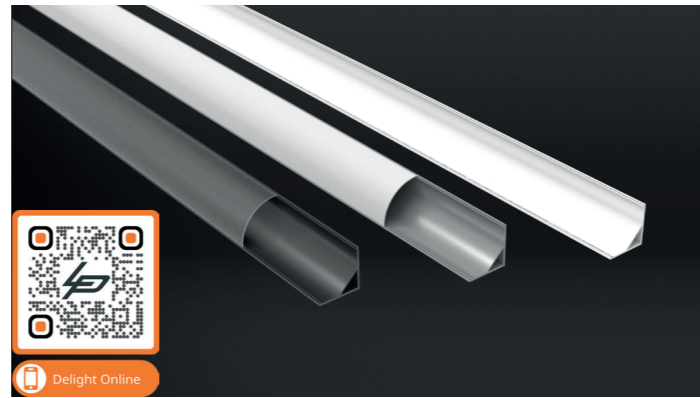

Corner round 16mm

Product name	Alupro LED profile corner 16mm
Color	Aluminium, white and black
Length	2m
Width	16 mm
Height	16mm
Max. LED strip power	14,4 W/m

PROFILES AND ENDCAPS

Aluminium	White	Black	
2.01.0625	2.01.1310	2.01.1311	Alupro LED profile corner 16mm 2m
2.01.0628	2.01.1316	2.01.1317	Alupro LED profile corner 16mm endcap closed round
2.01.0627	2.01.1314	2.01.1315	Alupro LED profile corner 16mm endcap open round

Corner round 30mm

Product name	Alupro LED profile corner 30mm
Color	Aluminium, white and black
Length	2m
Width	30mm
Height	30mm
Max. LED strip power	28,8 W/m

PROFILES AND ENDCAPS

Aluminium	White	Black	
2.01.0637	2.01.1312	2.01.1313	Alupro LED profile corner 30mm 2m
2.01.0640	2.01.1324	2.01.1325	Alupro LED profile corner 30mm endcap closed round
2.01.0639	2.01.1322	2.01.1323	Alupro LED profile corner 30mm endcap open round

Corner square 16mm

Product name	Alupro LED profile corner 16mm
Color	Aluminium, white and black
Length	2m
Width	16mm
Height	16mm
Max. LED strip power	14,4 W/m

PROFILES AND ENDCAPS

Aluminium	White	Black	
2.01.0625	2.01.1310	2.01.1311	Alupro LED profile corner 16mm 2m
2.01.0630	2.01.1320	2.01.1321	Alupro LED profile corner 16mm endcap closed square
2.01.0629	2.01.1318	2.01.1319	Alupro LED profile corner 16mm endcap open square

Corner square 30mm

Product name	Alupro LED profile corner 30mm
Color	Aluminium, white and black
Length	2m
Width	30mm
Height	30mm
Max. LED strip power	28,8 W/m

PROFILES AND ENDCAPS

Aluminium	White	Black	
2.01.0637	2.01.1312	2.01.1313	Alupro LED profile corner 30mm 2m
2.01.0642	2.01.1328	2.01.1329	Alupro LED profile corner 30mm endcap closed square
2.01.0641	2.01.1326	2.01.1327	Alupro LED profile corner 30mm endcap open square