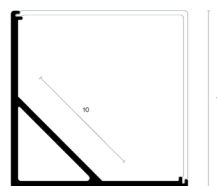

Corner square 16mm

Product name	Alupro LED profile corner 16mm
Color	Aluminium, white and black
Length	2m
Width	16mm
Height	16mm
Max. LED strip power	14,4 W/m

PROFILES AND ENDCAPS

Aluminium	White	Black	
2.01.0625	2.01.1310	2.01.1311	Alupro LED profile corner 16mm 2m
2.01.0630	2.01.1320	2.01.1321	Alupro LED profile corner 16mm endcap closed square
2.01.0629	2.01.1318	2.01.1319	Alupro LED profile corner 16mm endcap open square

Corner square 30mm

Product name	Alupro LED profile corner 30mm
Color	Aluminium, white and black
Length	2m
Width	30mm
Height	30mm
Max. LED strip power	28,8 W/m

PROFILES AND ENDCAPS

Aluminium	White	Black	
2.01.0637	2.01.1312	2.01.1313	Alupro LED profile corner 30mm 2m
2.01.0642	2.01.1328	2.01.1329	Alupro LED profile corner 30mm endcap closed square
2.01.0641	2.01.1326	2.01.1327	Alupro LED profile corner 30mm endcap open square